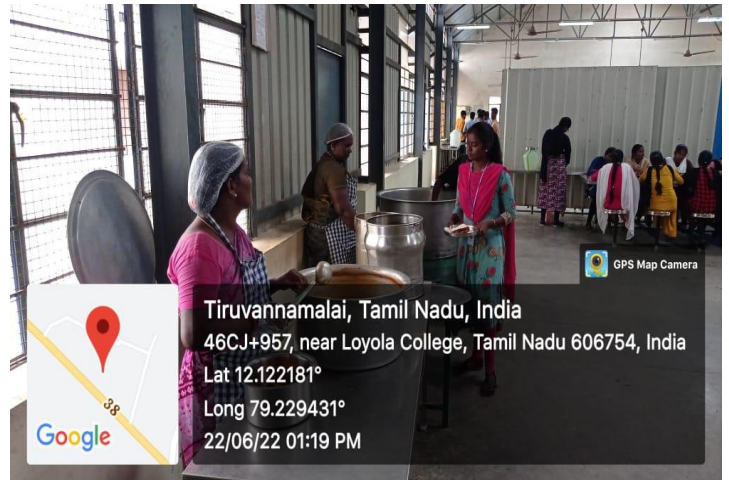

TIRUVANNAMALAI DISTRICT, Tamil Nadu, India
LOYOLA COLLEGE, VETTAVALAM.
Lat 12.120187°
Long 79.225345°
21/06/22 03:19 PM

Hygienic Food Serving in the Hostel Mess

College Canteen

Electrical Save and Protection in the College